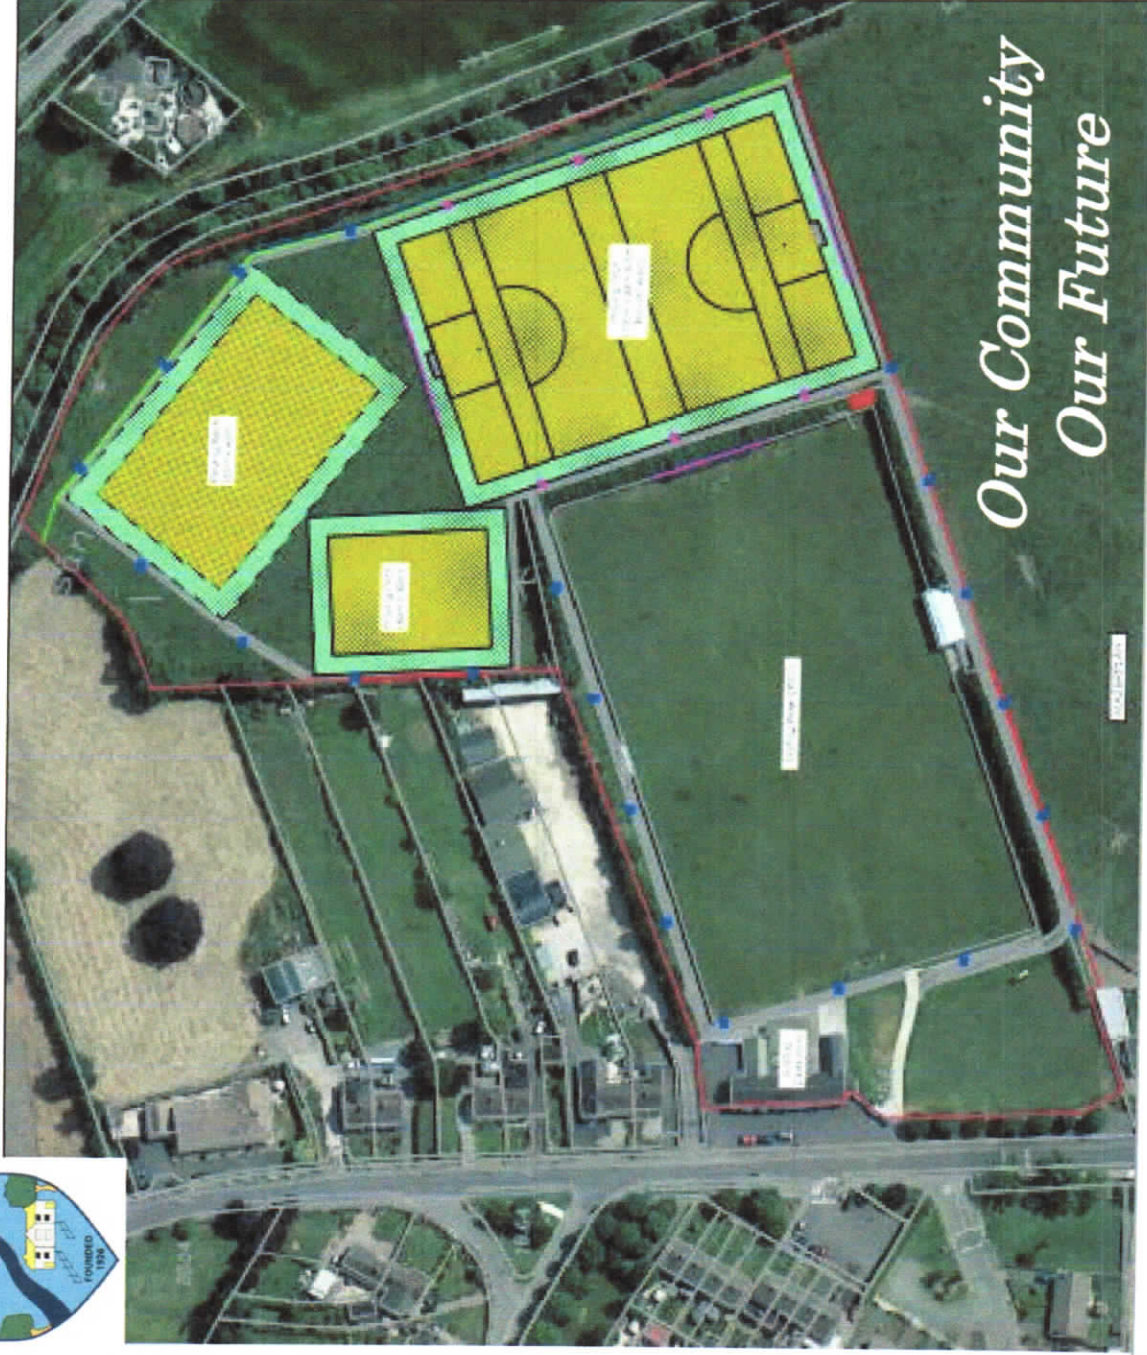

GLYDE RANGERS TALLANSTOWN COMMUNITY DEVELOPMENT

*Our Community
Our Future*

**- Training Pitch with floodlights
- Juvenile Training Pitches**

**- Floodlit Community Walking Track-
900m**

An Roinn Iompair
Turasoireachta agus Spóirt